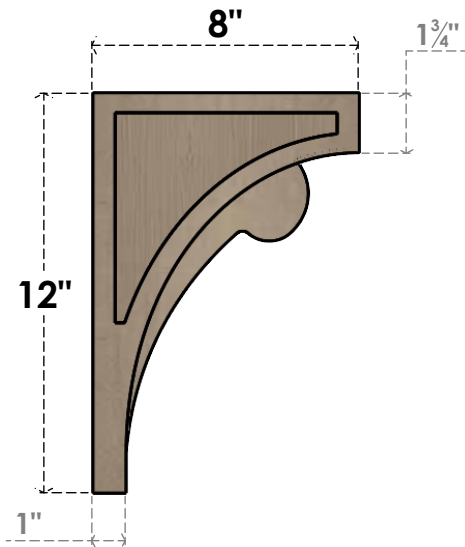

# ITEM NUMBER: CORU04X08X12VIORCPR

4"W X 8"D X 12"H SERIES 2 CLASSIC VIOLA ROUGH CEDAR TIMBERTHANE  
FAUX WOOD CORBEL, PRIMED

**SIDE PROFILE**

**FRONT PROFILE**

**ISOMETRIC**

EKENA MILLWORK  
2300 WEST MAIN ST.  
CLARKSVILLE, TX 75426  
TOLL FREE: 866-607-0453  
WWW.EKENAMILLWORK.COM

NOTES

1. INSTALLATION TO BE COMPLETED IN ACCORDANCE WITH MANUFACTURER'S SPECIFICATIONS.
2. DRAWING MAY NOT BE TO SCALE
3. THIS DRAWING IS INTENDED FOR DESIGN AND PLANNING PURPOSES ONLY.
4. ALL INFORMATION CONTAINED HEREIN WAS CURRENT AT THE TIME OF DEVELOPMENT BUT MUST BE REVIEWED AND APPROVED BY THE PRODUCT MANUFACTURER TO BE CONSIDERED ACCURATE.
5. TIMBERTHANE ARCHITECTURAL PRODUCTS ARE MADE FROM HIGH DENSITY URETHANE AND COME FACTORY PRIMED