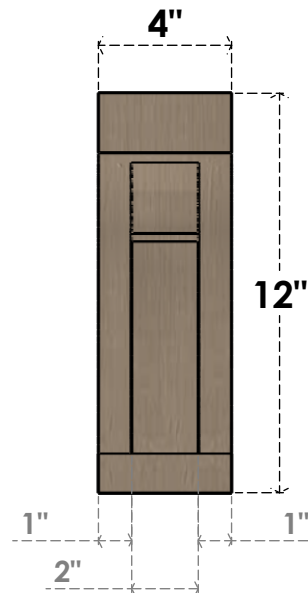

# ITEM NUMBER: CORU04X08X12VIORCPR

4"W X 8"D X 12"H SERIES 2 CLASSIC VIOLA ROUGH CEDAR TIMBERTHANE  
FAUX WOOD CORBEL, PRIMED

**SIDE PROFILE**

**FRONT PROFILE**

**ISOMETRIC**

EKENA MILLWORK  
2300 WEST MAIN ST.  
CLARKSVILLE, TX 75426  
TOLL FREE: 866-607-0453  
WWW.EKENAMILLWORK.COM

NOTES

1. INSTALLATION TO BE COMPLETED IN ACCORDANCE WITH MANUFACTURER'S SPECIFICATIONS.
2. DRAWING MAY NOT BE TO SCALE
3. THIS DRAWING IS INTENDED FOR DESIGN AND PLANNING PURPOSES ONLY.
4. ALL INFORMATION CONTAINED HEREIN WAS CURRENT AT THE TIME OF DEVELOPMENT BUT MUST BE REVIEWED AND APPROVED BY THE PRODUCT MANUFACTURER TO BE CONSIDERED ACCURATE.
5. TIMBERTHANE ARCHITECTURAL PRODUCTS ARE MADE FROM HIGH DENSITY URETHANE AND COME FACTORY PRIMED