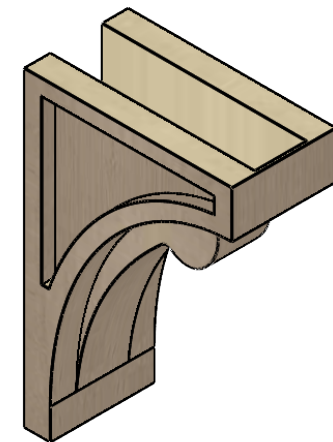

# ITEM NUMBER: CORU04X08X12VIORCPR

4"W X 8"D X 12"H SERIES 2 CLASSIC VIOLA ROUGH CEDAR TIMBERTHANE  
FAUX WOOD CORBEL, PRIMED

**SIDE PROFILE**

**FRONT PROFILE**

**ISOMETRIC**

EKENA MILLWORK  
2300 WEST MAIN ST.  
CLARKSVILLE, TX 75426  
TOLL FREE: 866-607-0453  
WWW.EKENAMILLWORK.COM

NOTES

1. INSTALLATION TO BE COMPLETED IN ACCORDANCE WITH MANUFACTURER'S SPECIFICATIONS.
2. DRAWING MAY NOT BE TO SCALE
3. THIS DRAWING IS INTENDED FOR DESIGN AND PLANNING PURPOSES ONLY.
4. ALL INFORMATION CONTAINED HEREIN WAS CURRENT AT THE TIME OF DEVELOPMENT BUT MUST BE REVIEWED AND APPROVED BY THE PRODUCT MANUFACTURER TO BE CONSIDERED ACCURATE.
5. TIMBERTHANE ARCHITECTURAL PRODUCTS ARE MADE FROM HIGH DENSITY URETHANE AND COME FACTORY PRIMED